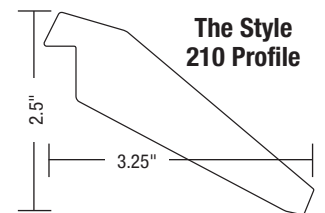

AVAILABLE FRAME FINISHES

FrameMyFlatScreen Features & Benefits

Quality Hardwood Construction – Our TV Frames are custom handcrafted from American hardwood for your specific television make and model.

Beautiful Finishes – TV Frames are available in several attractive and durable finishes... one perfect for your decor. Choose from Cherry, Pecan, Walnut, Pewter Wipe, Gold Wipe or Black finishes.

Easy Installation – TV Frames attach easily and securely using our two strap anchoring system that will not interfere with most standard wall mounts. Just place the frame on your TV, tighten the straps and enjoy. **TOOLS OR DRILLING IS NOT REQUIRED FOR INSTALLATION.**

Ventilation – Our frames are design to not interfere with your television’s ventilation. Air can circulate freely behind and around your TV.

Satisfaction Guaranteed – Your satisfaction is very important to us. If you are not completely satisfied, contact us and if we cannot correct the problem, we will replace the frame.

Visit our web site or call for additional information.

by Hardwood Frames, Inc. 800-426-1933

Delivering Quality Framing Solutions for Over 30 Years.
P.O. Box 2426 • Cleveland, TN 37320