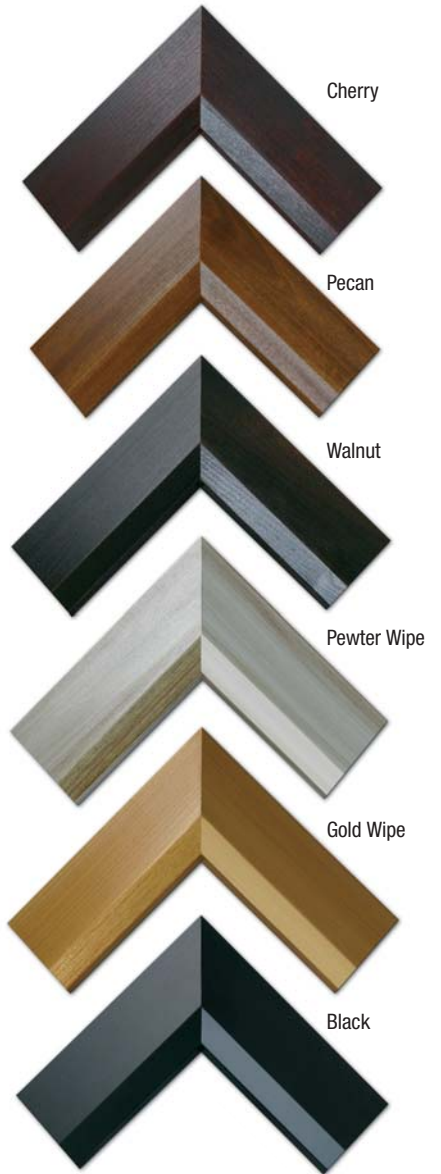

The Perfect New Low-Cost Way to Enhance Your Decor & the Look of Your Flat Screen.

FrameMyFlatScreen is the easy and affordable way to enhance your decor and the look of your flat screen TV with a beautiful wood frame. Choose from several finishes and a variety of standard sizes. Installation is easy and will not interfere with ventilation or most hanging systems.

FrameMyFlatScreen.com

AVAILABLE FRAME FINISHES

FrameMyFlatScreen Features & Benefits

Quality Hardwood Construction – Our TV Frames are custom handcrafted from American hardwood for your specific television make and model.

Beautiful Finishes – TV Frames are available in several attractive and durable finishes... one perfect for your decor. Choose from Cherry, Pecan, Walnut, Pewter Wipe, Gold Wipe or Black finishes.

Easy Installation – TV Frames attach easily and securely using our two strap anchoring system that will not interfere with most standard wall mounts. Just place the frame on your TV, tighten the straps and enjoy. **TOOLS OR DRILLING IS NOT REQUIRED FOR INSTALLATION.**