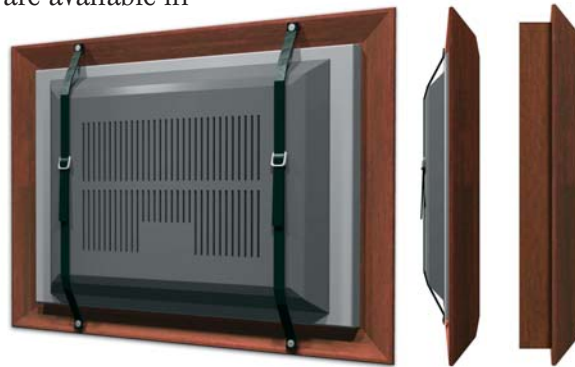

The Perfect New Low-Cost Way to Enhance Your Decor & the Look of Your Flat Screen.

FrameMyFlatScreen is the easy and affordable way to enhance your decor and the look of your flat screen TV with a beautiful wood frame. Choose from several finishes and a variety of standard sizes. Installation is easy and will not interfere with ventilation or most hanging systems.

FrameMyFlatScreen.com

AVAILABLE FRAME FINISHES

FrameMyFlatScreen Features & Benefits

Quality Hardwood Construction – Our TV Frames are custom handcrafted from American hardwood for your specific television make and model.

Beautiful Finishes – TV Frames are available in several attractive and durable finishes... one perfect for your decor. Choose from Cherry, Pecan, Walnut, Pewter Wipe, Gold Wipe or Black finishes.

Easy Installation – TV Frames attach easily and securely using our two strap anchoring system that will not interfere with most standard wall mounts. Just place the frame on your TV, tighten the straps and enjoy. **TOOLS OR DRILLING IS NOT REQUIRED FOR INSTALLATION.**

Easy strap installation requires no special tools or drilling and will not interfere with most standard wall mounts or ventilation. Open or boxed sides styles available.

Ventilation – Our frames are design to not interfere with your television’s ventilation. Air can circulate freely behind and around your TV.